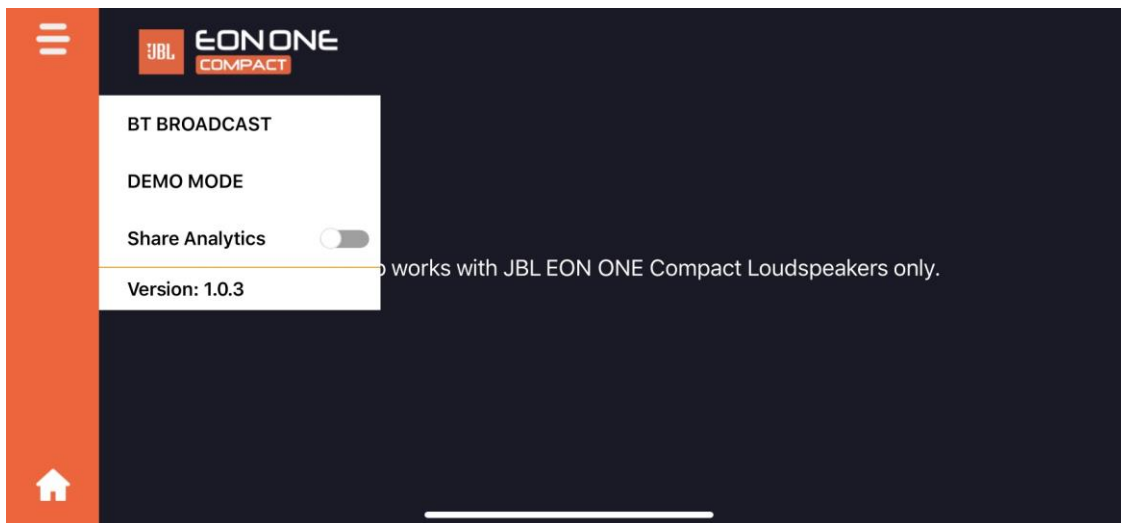

Note: Current APP version is 1.0.3