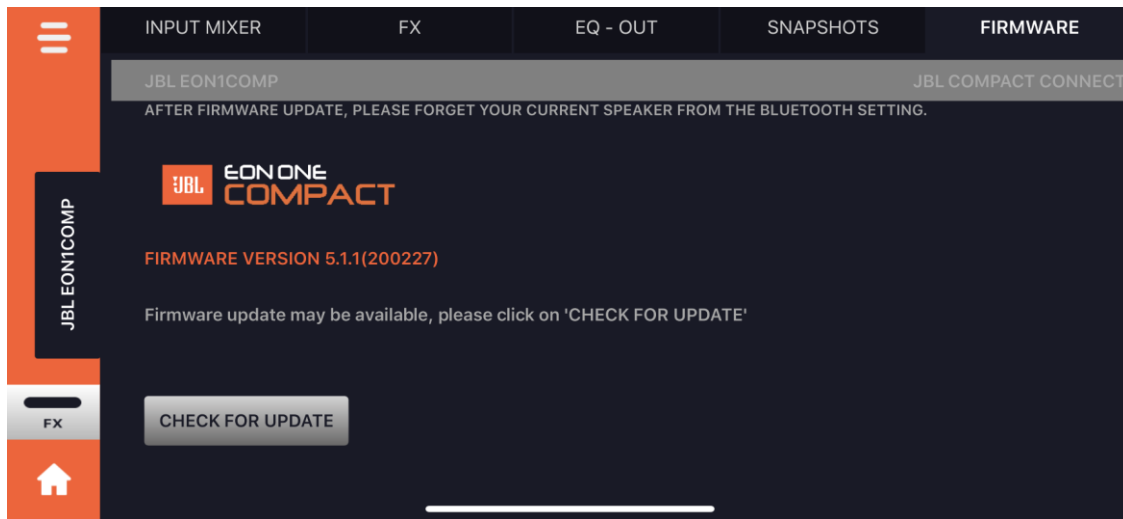

## Eon One Compact Firmware version 5.1.1 Change Log Highlights

- **New Feature** Custom Pop-up asking for BT, Location, GPS access Custom pop up now displays
- **Improvement** LEDs should indicate when firmware is being updated LEDs will now glow for 10s when firmware update is initiated
- **Bug** Spelling mistake in pop-up message for board error (FW update) Typo fixed
- **Bug** BT Flash when power on After 1s power on has been initiated, BT LED will flash indicating power on.
- **Bug** Ducking Volume Reduction range is too vast "Reduced the range to -3, -4, -5, -6, -7, -8, -9, -10, -11, -12,-13, -14, -15, -16, -17, -18, -19, -20, -22, -24,-26, -28, -30, -32, -34, -36, -39, -42, -45, -48,-52, -56, -60"
- **Improvement** Custom popup added for user can Enable Bluetooth, Provide Location Access and Enable GPS user can Enable Bluetooth, Provide Location Access and Enable GPS
- **New Feature** Ability to link to multiple speakers simultaneously Users can now link multiple speakers simultaneously
- **New Feature** Added spinner for each speaker in association Users will now see an association spinner, indicating when speaker association will be complete
- **New Feature** Ducking Parameters Users will now be able to edit their ducking parameters by clicking the duck button
- **Bug** General BT Broadcast and Single stream improvements BT performance has been improved
- **New Feature** Google analytics for iOS and android devices analytics feature added