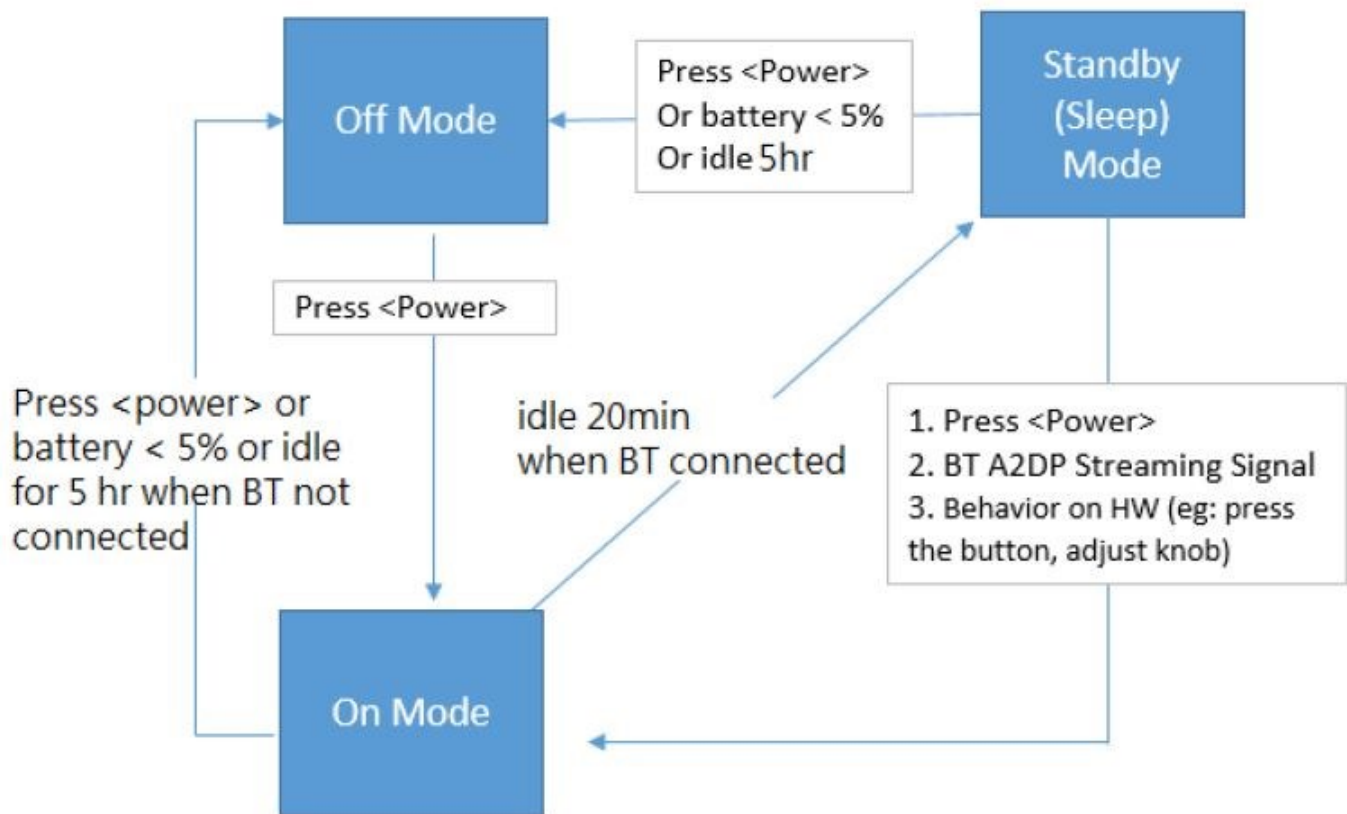

v1.0

Eon One Compact Sleep Mode stages

11-Jan-23

Question:

What are the Eon One Compact Sleep Mode Stages?

Answer:

See image below

About HARMAN Professional Solutions