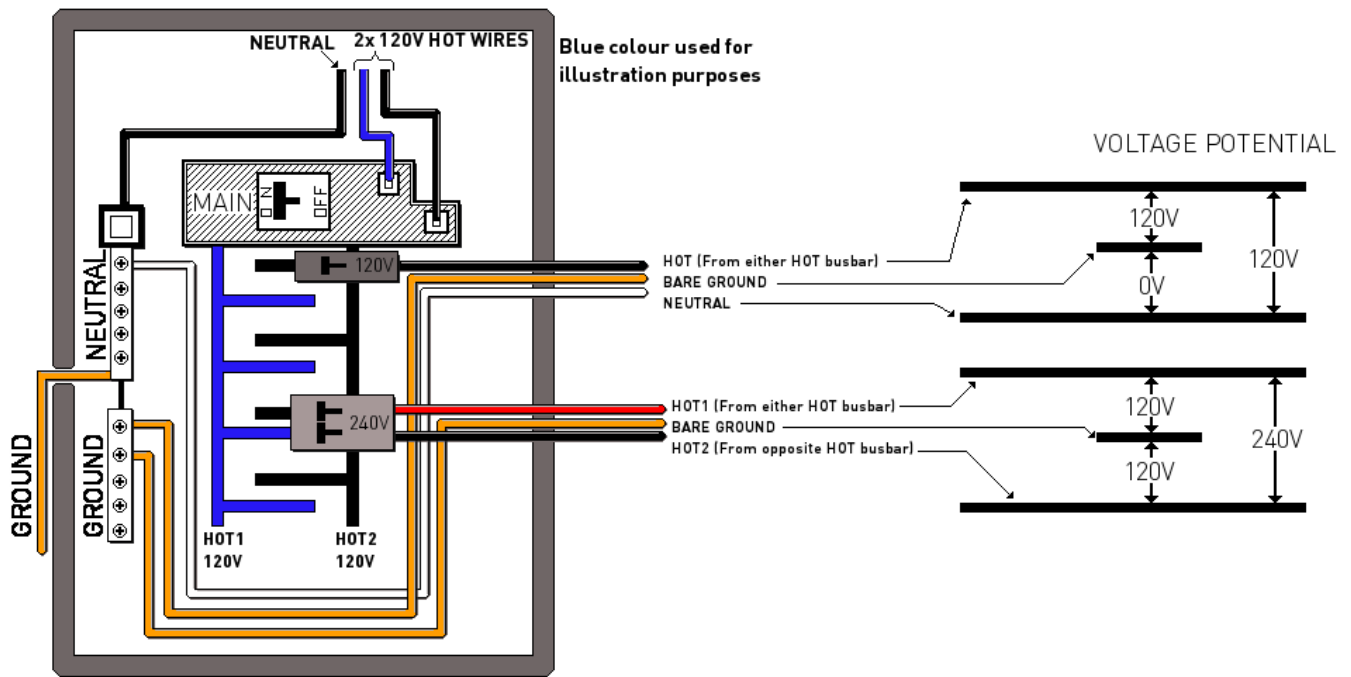

**Question:**

How can I connect a JEM Glaciator Dynamic to a USA residential 240V power source?

**Answer:**

The JEM Glaciator Dynamic is capable of operating at both 208V 60Hz (USA industrial 3 phase) and also 240V 60Hz (USA residential supply).

**\*\*ONLY TRAINED ENGINEERS SHOULD PERFORM THE WIRING OPERATION REQUIRED\*\***

A suitable 240V breaker capable of supplying 30A will need installing in the distribution box to provide 2x 120V Hot lines.

Connection of the JEM Glaciator Dynamic is shown in the diagram below.

A suitable 30A NEMA 6-30 connector and socket is advised.

Installation of a 240V breaker will require correct colour coding/labelling of all wiring to denote a HOT2 is now present in the circuit..