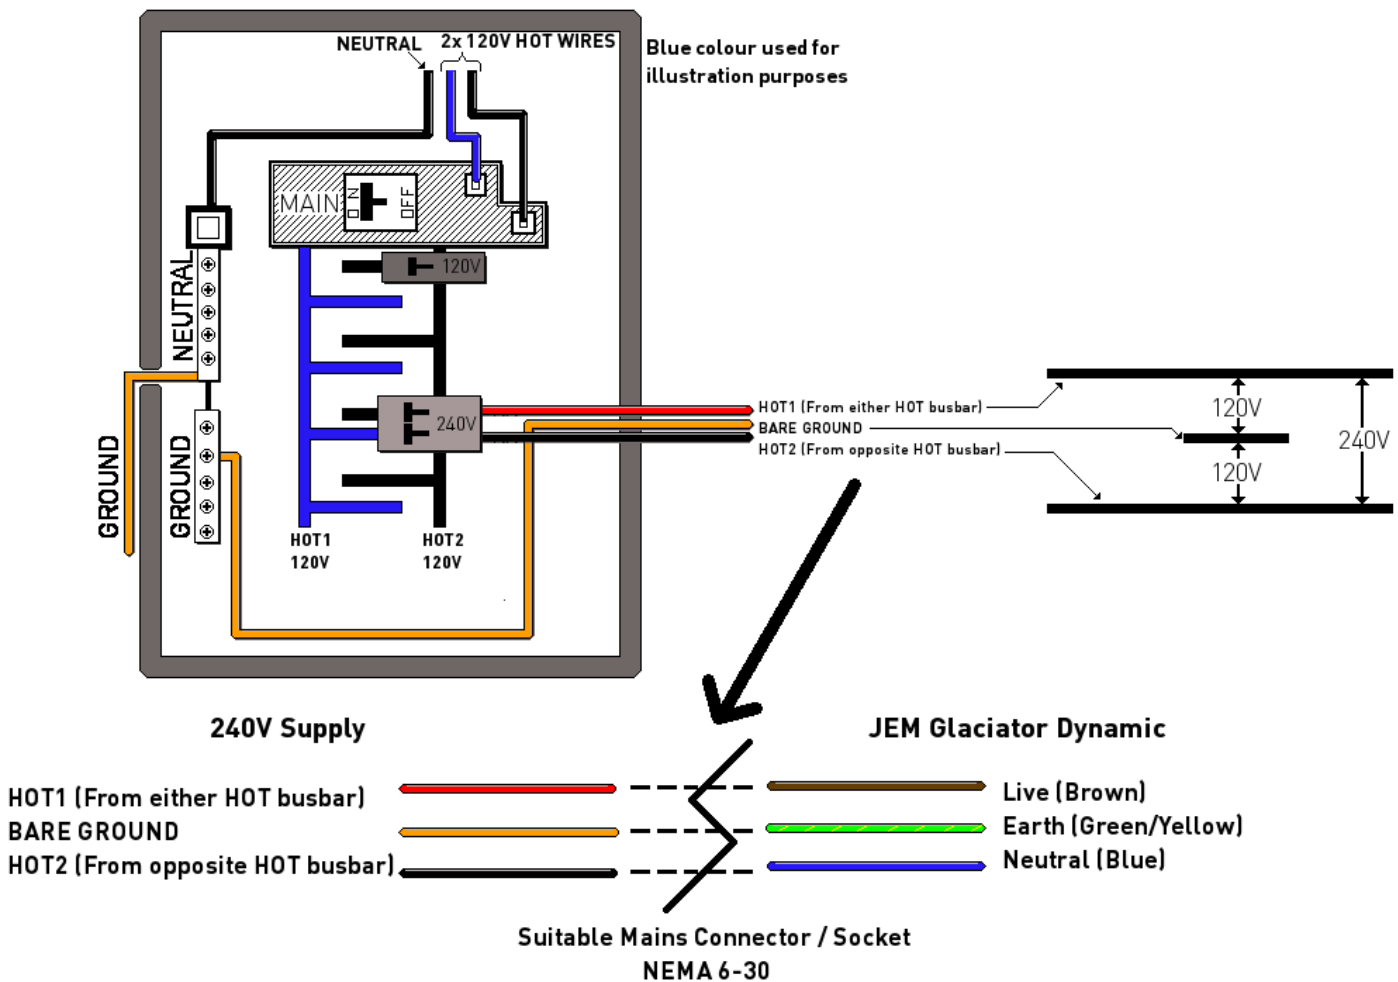

**\*\*ONLY TRAINED ENGINEERS SHOULD PERFORM THE WIRING OPERATION REQUIRED\*\***

A suitable 240V breaker capable of supplying 30A will need installing in the distribution box to provide 2x 120V Hot lines.

Connection of the JEM Glaciator Dynamic is shown in the diagram below.

A suitable 30A NEMA 6-30 connector and socket is advised.

Installation of a 240V breaker will require correct colour coding/labelling of all wiring to denote a HOT2 is now present in the circuit..