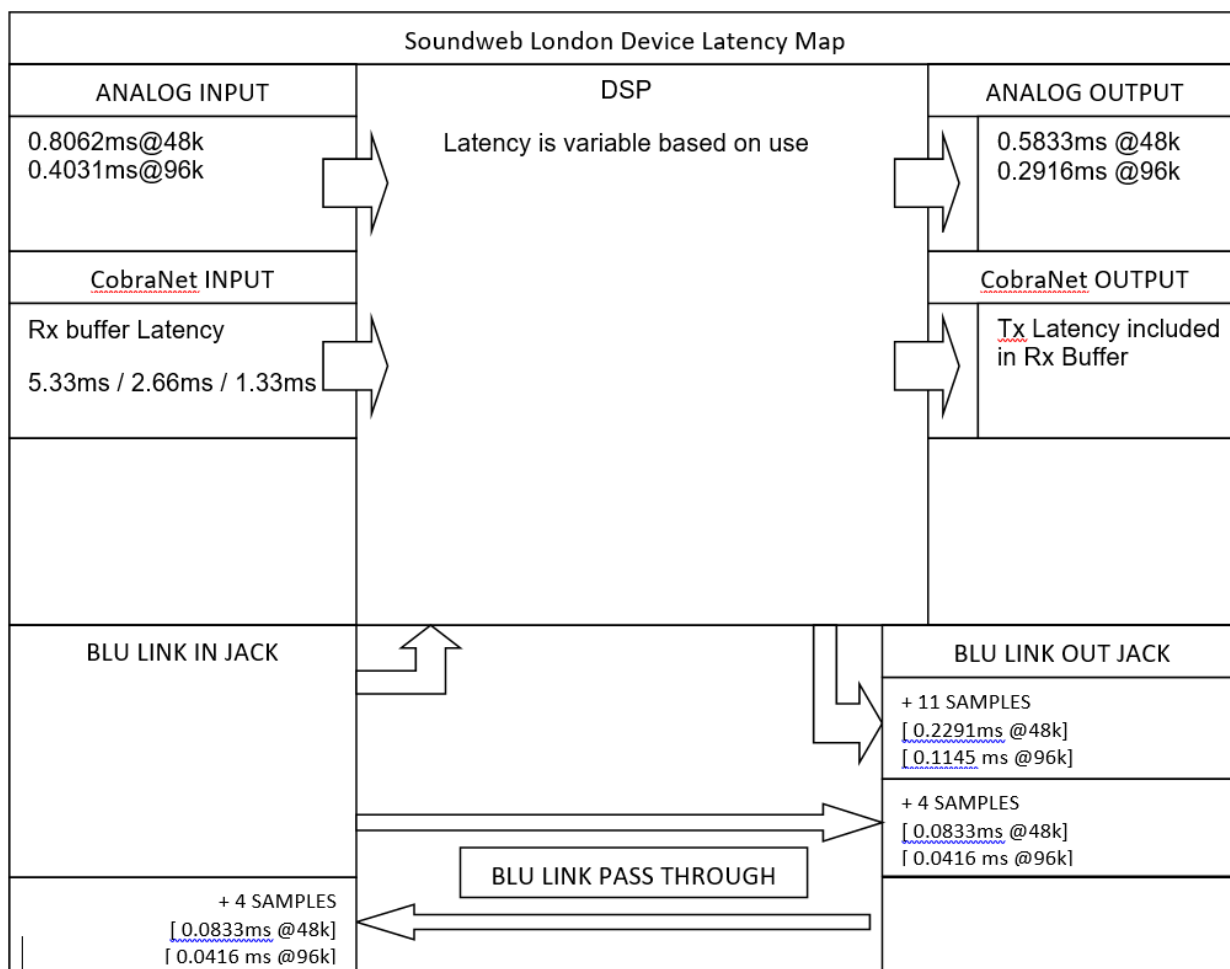

### Question:

What is the Latency of a Soundweb London Device?

### Answer:

Here is the Latency through a Soundweb London device: